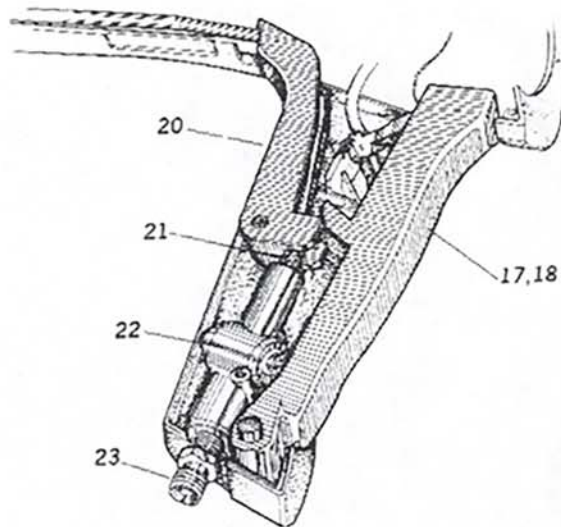

SHRINKFAST Model 998 Parts List

Key	Description	Key	Description
1	Filter Holder	25	Contact Screw
2	"O" Ring	26	Contact Spring
3	Filter (disc)	27	Socket
4	Filter Spring	28	Spark Plug
5	Orifice Assy.	29	Assy. Screws
6&24	"O" Ring	30	Combustor
7	Retainer	31	Button
8	Inlet	32	Flameholder
9	Fuel Line	33	"O" Ring
10	Pump Body	34	Strap
11	Label, RH	35	Button Spring
12	Label, LH	36A	Hose Assy-US (Not Shown)
14	Name Plate, Euro (Not Shown)	37A	Regulator (Not Shown)
15	Housing, RH	38-1	POL Fitting (Not Shown)
16	Housing, LH	39	Gauge (Not Shown)
17&18	Trigger/Igniter Assy.	40	Metal Box (Not Shown)
20	Safety	41	Guard Screw
21	Spring	41	UL Guard
22	Valve Assy.	43A	Wrench-US (Not Shown)
23A	Hose Adapter-US	44A	