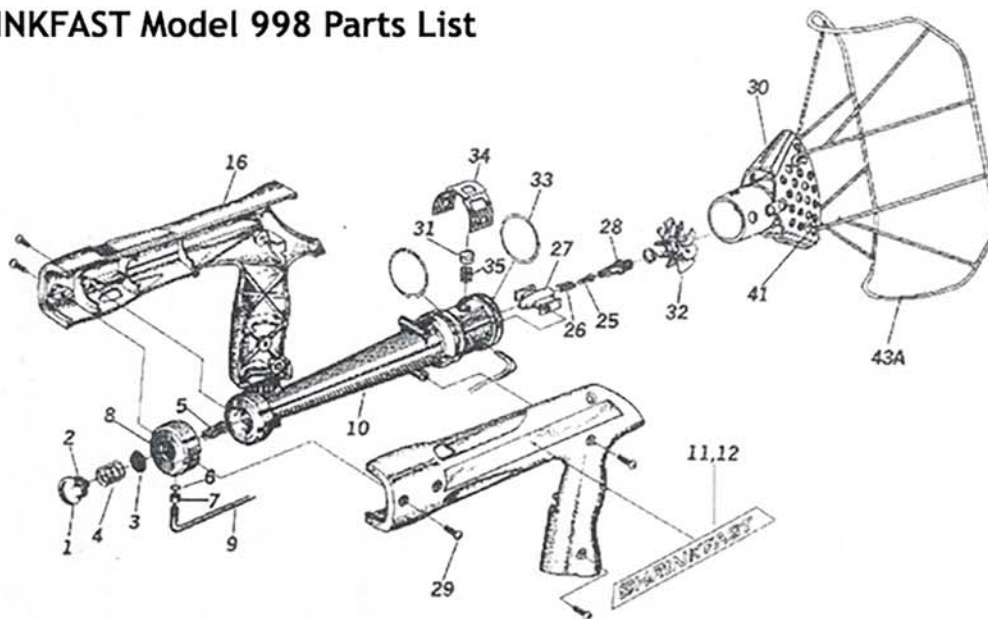

SHRINKFAST Model 998 Parts List

Key	Description	Key	Description
1	Filter Holder	25	Contact Screw
2	"O" Ring	26	Contact Spring
3	Filter (disc)	27	Socket
4	Filter Spring	28	Spark Plug
5	Orifice Assy.	29	Assy. Screws
6&24	"O" Ring	30	Combustor
7	Retainer	31	Button
8	Inlet	32	Flameholder
9	Fuel Line	33	"O" Ring
10	Pump Body	34	Strap
11	Label, RH	35	Button Spring
12	Label, LH	36A	Hose Assy-US (Not Shown)
14	Name Plate, Euro (Not Shown)	37A	Regulator (Not Shown)
15	Housing, RH	38-1	POL Fitting (Not Shown)
16	Housing, LH	39	Gauge (Not Shown)
17&18	Trigger/Igniter Assy.	40	Metal Box (Not Shown)
20	Safety	41	Guard Screw
21	Spring	41	UL Guard
22	Valve Assy.	43A	Wrench-US (Not Shown)
23A	Hose Adapter-US	44A	